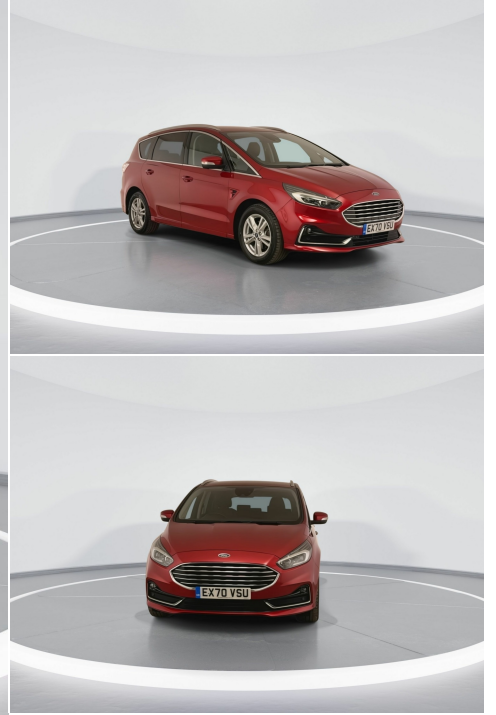

## 2020(70) Ford S-Max

£14,995

2.0 EcoBlue Titanium 5dr 2l Manual

### Mileage

57,533 miles